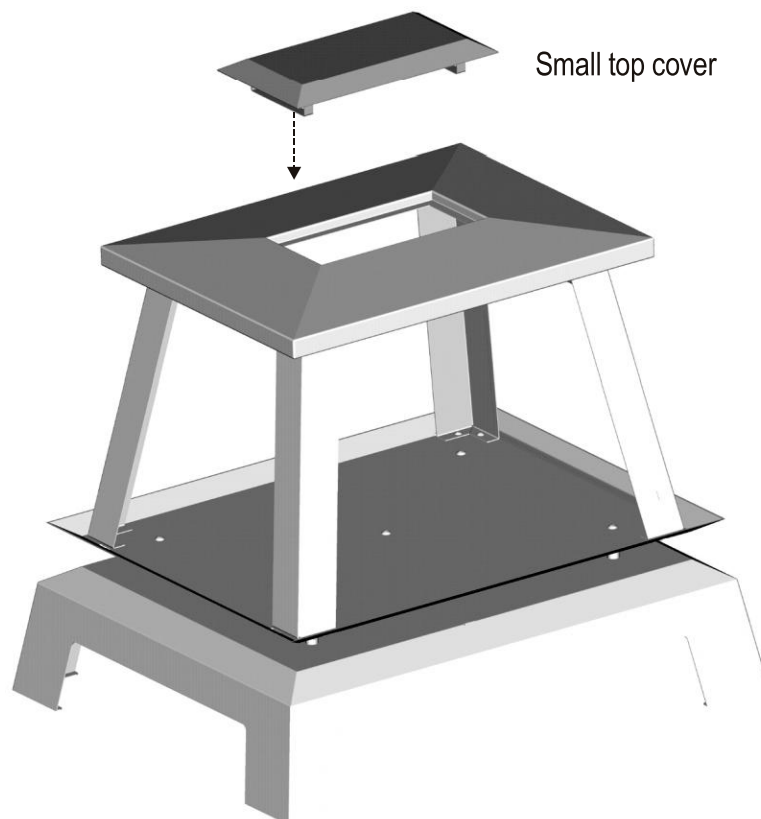

1. ---
2. **4** Place small top cover inside the flanges in the large top cover.